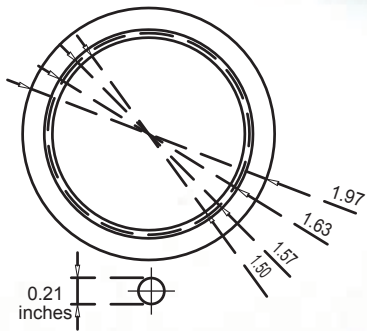

UWM-NB

UWM-KN

UWM-PT

Note: Brackets sold in pairs / Supports vendus à la paire

RINGS / ANNEAUX

Note: Rings sold in packs of 10 / Anneaux vendus en paquets de 10 unités

END CAPS / CAPUCHONS

UEC-KN

URD6-NB

URD8-NB

URD4-PT

URD6-PT

URD8-PT

Note: URD4 = 4 ft/pd URD6 = 6 ft/pd URD8 = 8 ft/pd Diameter is 1 1/8 inches (pd)

ELBOWS / ROTULES

Note: Elbows sold one per pack / Rotules vendues à l'unité