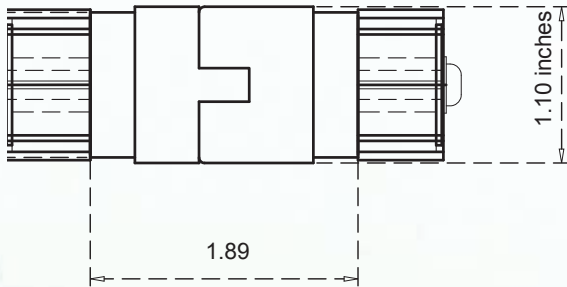

URD6-NB

URD8-NB

URD4-PT

URD6-PT

URD8-PT

Note: URD4 = 4 ft/pd URD6 = 6 ft/pd URD8 = 8 ft/pd Diameter is 1 1/8 inches (pd)

ELBOWS / ROTULES

Note: Elbows sold one per pack / Rotules vendues à l'unité