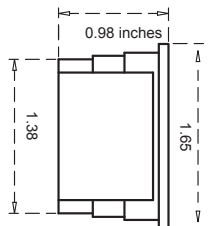

Note: Brackets sold in pairs / Supports vendus à la paire