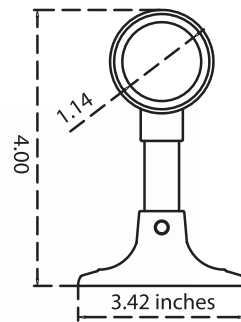

BRACKETS / SUPPORTS ENCASTRÉS