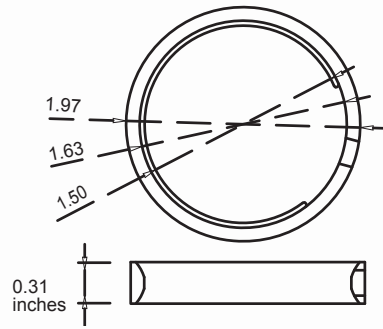

UWM-NB

UWM-KN

UWM-PT

Note: Brackets sold in pairs / Supports vendus à la paire

RINGS / ANNEAUX

Note: Rings sold in packs of 10 / Anneaux vendus en paquets de 10 unités

END CAPS / CAPUCHONS

UEC-KN

URD6-NB

URD8-NB

URD4-PT

URD6-PT

URD8-PT

Note: URD4 = 4 ft/pd URD6 = 6 ft/pd URD8 = 8 ft/pd Diameter is 1 1/8 inches (pd)

ELBOWS / ROTULES

Note: Elbows sold one per pack / Rotules vendues à l'unité