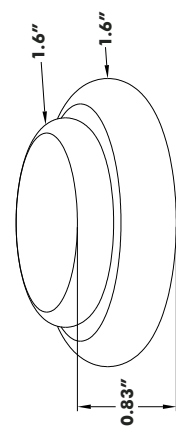

End Caps / Capuchons

Note: End Caps sold in pairs / Capuchons vendus à la paire

Rings / Anneaux