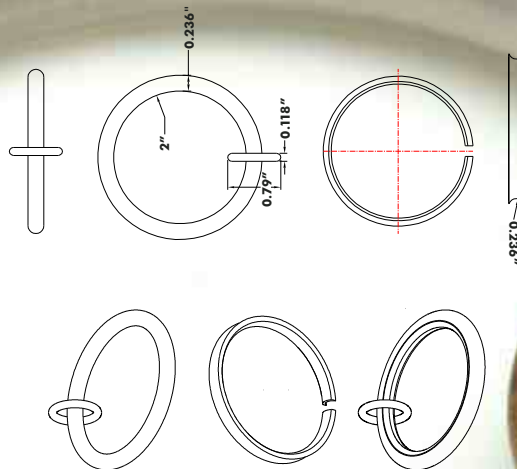

Note: Rings sold in packs of 7 / Anneaux vendus en paquets de 7

Note: All items are hand finished. As a result colour and finish may vary. / Note: Tous les articles sont peints à la main. Par conséquent, les couleurs et finis peuvent varier.