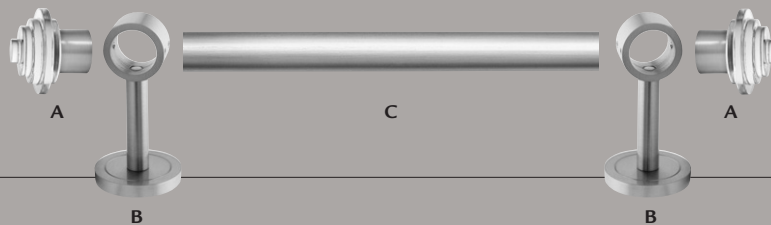

RODS

Metal, acrylic and faux-leather rods are available in various diameters and lengths, see pages 26 and 27 for complete details.

1"

1.375"

METAL

ACCESSORIES

See pages 26 and 27 for complete range of available accessories.

BATHROOM SETUP

There are endless possibilities to the creative hardware installations one can think of. This sophisticated towel rack was created using an acrylic rod, finials and mounted with loop brackets. Let your imagination run free!

Towel rack option

- A: FNA9018 - 90J5571MC acrylic finial
- B: BRM9063 - 90J5571MC 1.375" standard bracket
- C: RDA9066 - 91J5571AC 1.375" acrylic rod