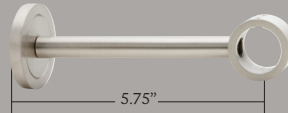

BRM9064
1" extended loop bracket