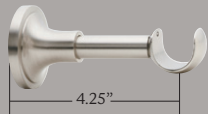

**RDL9109** – 38J5571LE 96" x 1.375"

**SPM9114**  
splice for 1.375" faux-leather rod  
Fin. #10J5571MI

**BRACKETS**

All brackets are available in five finishes. Sold individually. Refer to price list for additional measurements.

**PASSING BRACKET**

Adds center support and allows continuous draw of draperies when used in combination with the 'C' ring.

**BRM9053**  
1" standard bracket

**BRM9062**  
1" standard loop bracket

**BRM9054**  
1.375" standard bracket