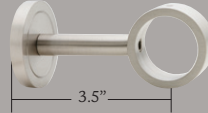

**PASSING BRACKET**

Adds center support and allows continuous draw of draperies when used in combination with the 'C' ring.

**BRM9053**  
1" standard bracket

**BRM9062**  
1" standard loop bracket

**BRM9054**  
1.375" standard bracket

**BRM9063**  
1.375" standard loop bracket

**BRM9059**  
passing bracket for 1" & 1.375" rods

**BRM9055**  
1" extended bracket

**BRM9064**  
1" extended loop bracket

**BRM9056**  
1.375" extended bracket