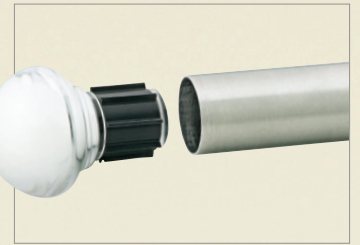

Finial **FNA9015** is available in four finishes

Finial **FNA9021** is available in four finishes

**FINIALS**

Finials shown below are mounted inside the rod, achieving a seamless look. They can only be used in combination with hollow metal rods. These finials are not suitable for use with Décor Tracks, Traverse or Novelty rods.