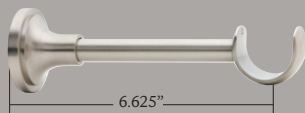

**PASSING BRACKET**

Adds center support and allows continuous draw of draperies when used in combination with the 'C' ring.

**BRM9053**  
1" standard bracket

**BRM9062**  
1" standard loop bracket

**BRM9054**  
1.375" standard bracket

**BRM9063**  
1.375" standard loop bracket

**BRM9059**  
passing bracket for 1" & 1.375" rods

**BRM9055**  
1" extended bracket

**BRM9064**  
1" extended loop bracket

**BRM9056**  
1.375" extended bracket

**BRM9065**  
1.375" extended loop bracket

**WALL MOUNTS**

Securely locks rod into place and are an ideal solution for flush mount installations. Available in five finishes. Sold individually.

**TIEBACK:** Available in five finishes. Sold individually.