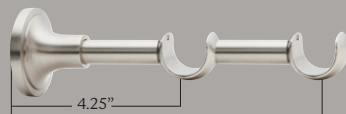

BRM9057
1" double bracket