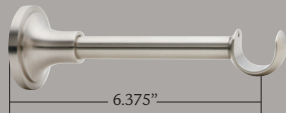

BRM9055
1" extended bracket