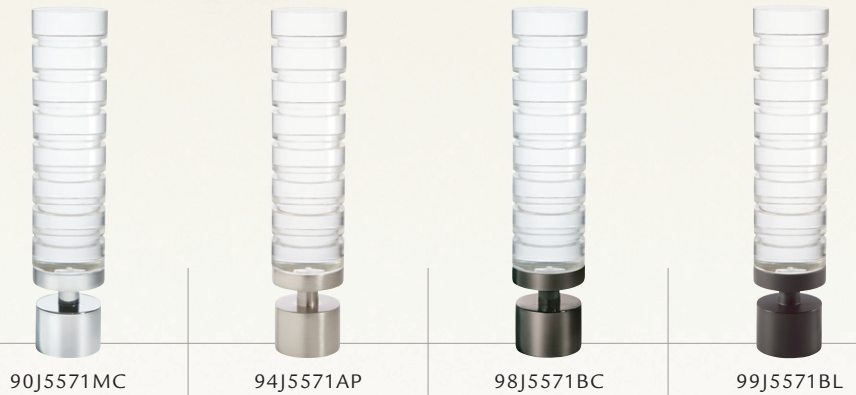

FINISHES

FNA9016 and **FNA9017**
are available in four finishes:
90J5571MC - mirror chrome
94J5571AP - antique pewter
98J5571BC - black chrome
99J5571BL - black

FNA9018 and **FNA9019**
are available in five finishes:
14J5571BR - brass
90J5571MC - mirror chrome
94J5571AP - antique pewter
98J5571BC - black chrome
99J5571BL - black

Finial **FNA9016** is available in four finishes

Finial **FNA9017** is available in four finishes