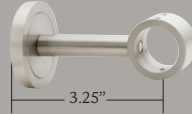

**RDL9109** – 38J5571LE 96" x 1.375"

**SPM9114**  
splice for 1.375" faux-leather rod  
Fin. #10J5571MI

**BRACKETS**

All brackets are available in five finishes. Sold individually. Refer to price list for additional measurements.

**PASSING BRACKET**

Adds center support and allows continuous draw of draperies when used in combination with the 'C' ring.

**BRM9053**  
1" standard bracket

**BRM9062**  
1" standard loop bracket

**BRM9054**  
1.375" standard bracket