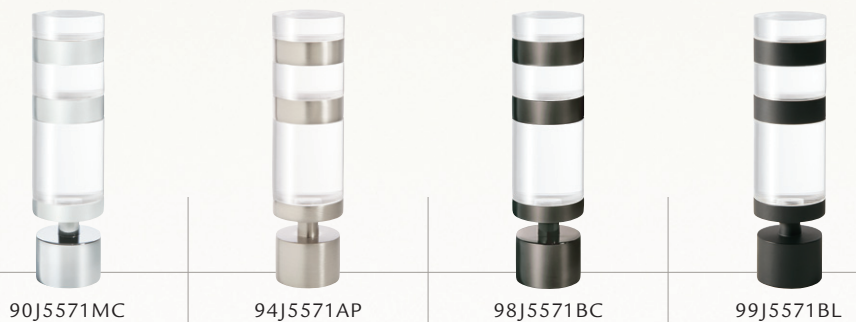

1" **FNA9016**  
FINISH #99J5571BL  
FITS 1" ROD

Finial **FNA9016** is available in four finishes

Finial **FNA9017** is available in four finishes

**RODS**

Metal, acrylic and faux-leather rods are available in various diameters and lengths, see pages 26 and 27 for complete details.